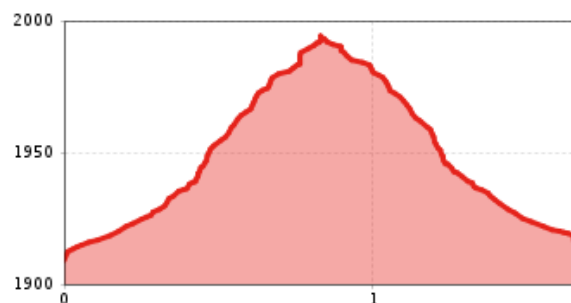

Speikbodenhütte - Gritzer Alm No. 159 - alternative Gritzer Alm

Altitude profile

The most important at a glance

distance 1.7 km	altitude meters uphill 90 m	altitude meters downhill 90 m	highest point 2000 m
--------------------	--------------------------------	----------------------------------	-------------------------

difficulty average	circuit no
-----------------------	---------------

fitness:

technique:

starting point:

destination point:

best season:

Abzweigung Gritzer Alm

Abzweigung Gritzer Alm