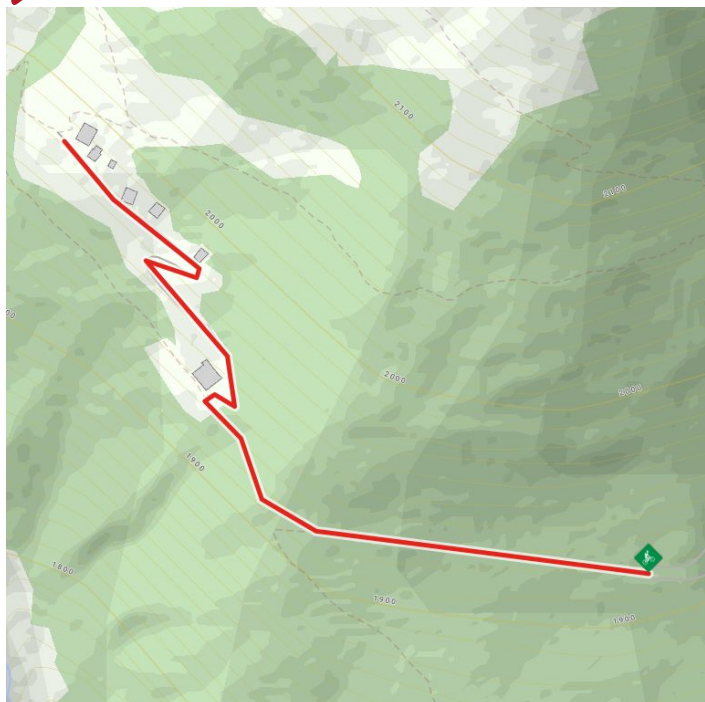

Speikbodenhütte - Gritzer Alm No. 159 - alternative Gritzer Alm

Altitude profile

The most important at a glance

distance 1.7 km	altitude meters uphill 90 m	altitude meters downhill 90 m	highest point 2000 m
--------------------	--------------------------------	----------------------------------	-------------------------

difficulty average	circuit no
-----------------------	---------------

fitness:

technique:

starting point:

destination point:

best season:

Abzweigung Gritzer Alm

Abzweigung Gritzer Alm

MAY, JUN, JUL, AUG, SEP, OCT

Gpx file

[download>](#)

Interactive map

[open>](#)