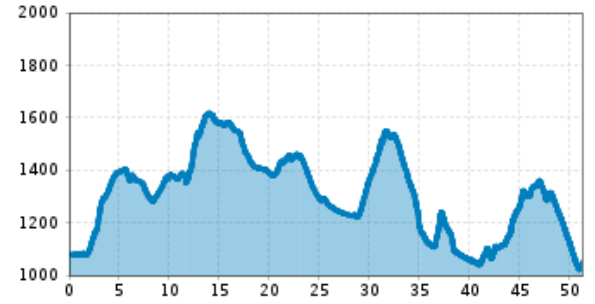

Close to life

**Altitude profile**

## The most important at a glance

distance  
51.22 km

altitude meters uphill  
1988 m

altitude meters downhill  
2031 m

walking time uphill  
10:15 h

walking time downhill  
10:15 h

total walking time  
10:15 h

highest point  
1619 m

difficulty  
easy

fitness:

\* \* \* \* \*

technique:

\* \* \* \* \*

parking:

Parkplatz in Hollbruck neben der Kirche