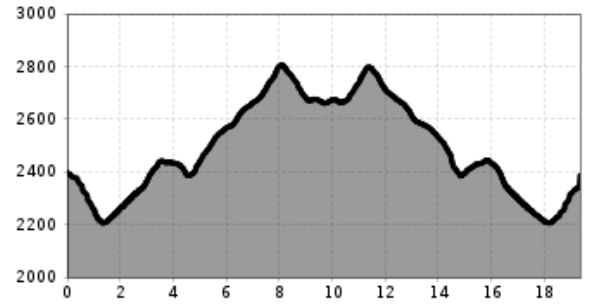

Altitude profile

The most important at a glance

distance
19.4 km

altitude meters uphill
742 m

altitude meters downhill
486 m

walking time uphill
5 h

total walking time
10 h

highest point
2830 m

difficulty
difficult

fitness:

* * * * *

technique:

* * * * *

starting point: Parkplatz Großdorf
destination point: Parkplatz Großdorf
best season: JUL, AUG, SEP

arrival

Stop