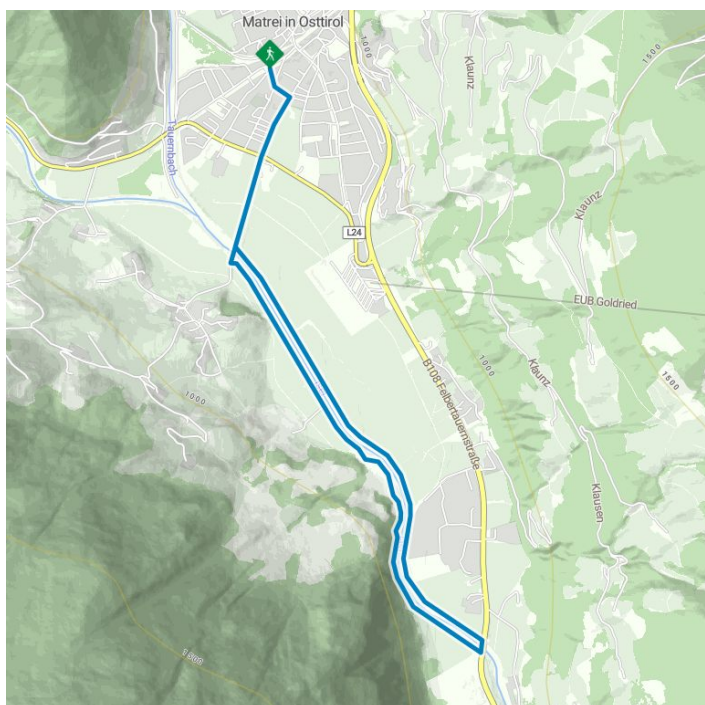

# Spazierweg "Brühl - Hochstein"

## Altitude profile

starting point:

Korberplatz

destination point:

Korberplatz

best season:

MAY, JUN, JUL, AUG, SEP, OCT

route typ:

circuit family tour buggy-friendly tour

## arrival

Stop

Matrei in Osttirol Korberplatz