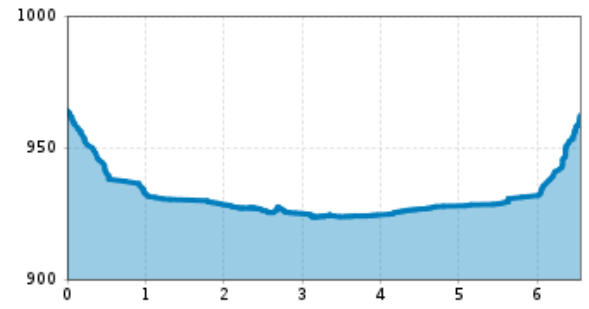

Spazierweg "Brühl - Hochstein"

Altitude profile

The most important at a glance

distance
6.5 km

altitude meters uphill
35 m

altitude meters downhill
35 m

total walking time
1:30 h

difficulty
easy

fitness:

technique:

starting point:

Korberplatz

destination point:

Korberplatz

best season:

MAY, JUN, JUL, AUG, SEP, OCT