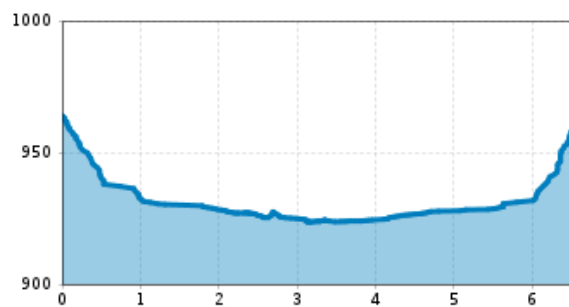

# Spazierweg "Brühl - Hochstein"

## Altitude profile

## The most important at a glance

distance  
6.5 km

altitude meters uphill  
35 m

altitude meters downhill  
35 m

total walking time  
1:30 h

difficulty  
easy

fitness:

technique:

starting point:

Korberplatz

destination point:

Korberplatz

best season:

MAY, JUN, JUL, AUG, SEP, OCT

route typ:

circuit family tour buggy-friendly tour