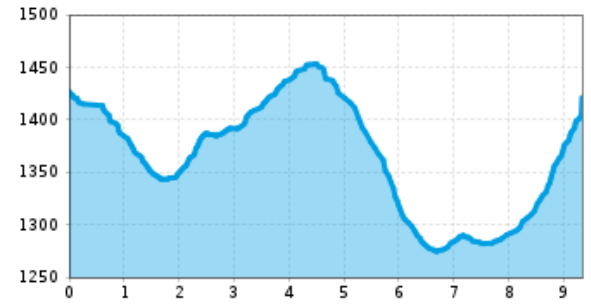

Vorübergehend aufgrund von Holzarbeiten gesperrt!

**Altitude profile**

## The most important at a glance

distance  
9.3 km

altitude meters uphill  
270 m

altitude meters downhill  
280 m

total walking time  
2:30 h

highest point  
1460 m

difficulty  
easy

### best season:

APR, MAY, JUN, JUL, AUG, SEP, OCT

### route typ:

circuit family tour