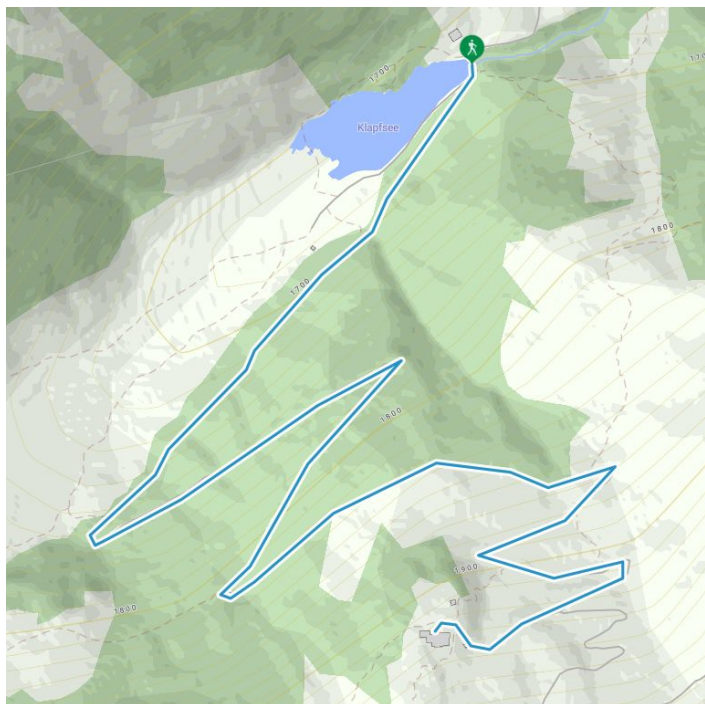

Familienfreundliche, kurze Wanderung

Altitude profile

The most important at a glance

distance 5.6 km	altitude meters uphill 258 m	altitude meters downhill 260 m	walking time uphill 1 h
walking time downhill 40 min	total walking time 1:39 h	highest point 1938 m	difficulty easy

starting point: Parkplatz Klapfsee
destination point: Porzehütte
route typ: family tour buggy-friendly tour

arrival

Parking spot

Car park Porzehütte

Gpx file

[download>](#)

Interactive map

[open>](#)