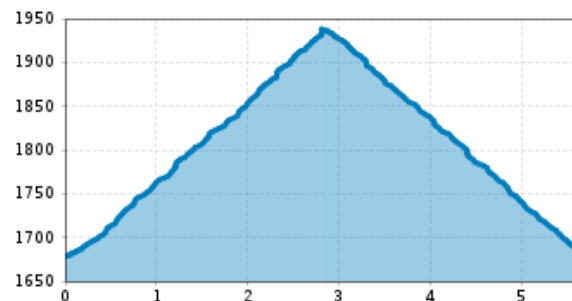

Familienfreundliche, kurze Wanderung

Altitude profile

The most important at a glance

distance 5.6 km	altitude meters uphill 258 m	altitude meters downhill 260 m	walking time uphill 1 h
walking time downhill 40 min	total walking time 1:39 h	highest point 1938 m	difficulty easy

starting point: Parkplatz Klapfsee
destination point: Porzehütte
route typ: family tour buggy-friendly tour

arrival

Parking spot

Car park Porzehütte

Gpx file

[download>](#)

Interactive map

[open>](#)