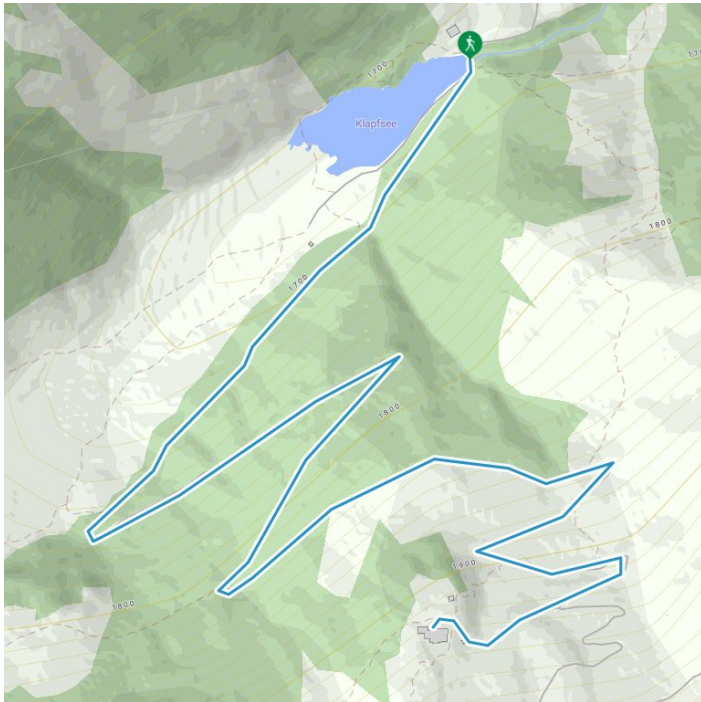

Familienfreundliche, kurze Wanderung

Altitude profile

The most important at a glance

distance 5.6 km	altitude meters uphill 258 m	altitude meters downhill 260 m	walking time uphill 1 h
walking time downhill 40 min	total walking time 1:39 h	highest point 1938 m	difficulty easy

starting point: Parkplatz Klapfsee
destination point: Porzehütte
route typ: family tour buggy-friendly tour

arrival

Parking spot
Car park Porzehütte

Gpx file

[download>](#)

Interactive map

[open>](#)