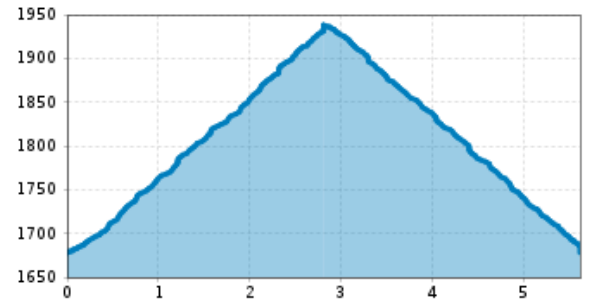

Familienfreundliche, kurze Wanderung

Altitude profile

The most important at a glance

distance 5.6 km	altitude meters uphill 258 m	altitude meters downhill 260 m	walking time uphill 1 h
walking time downhill 40 min	total walking time 1:39 h	highest point 1938 m	difficulty easy

starting point: Parkplatz Klapfsee
destination point: Porzehütte
route typ: family tour buggy-friendly tour

arrival

Parking spot
Car park Porzehütte

Gpx file

[download>](#)

Interactive map

[open>](#)