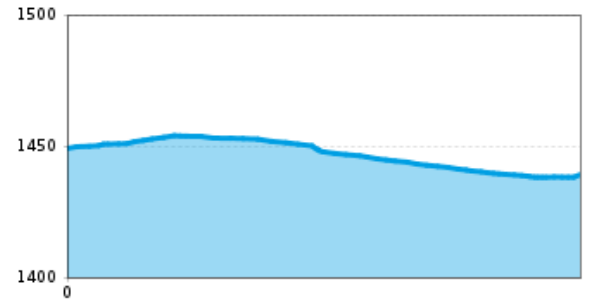

Dienstags und freitags um 20 Uhr - Treffpunkt am Kirchplatz!

Altitude profile

The most important at a glance

| | | | |
|--------------------------------|--------------------------------------|---|-------------------------------------|
| distance 0.8 km | altitude meters uphill 5 m | altitude meters downhill 11 m | total walking time 20 min |
| highest point 1456 m | difficulty easy | | |

starting point: 1456
destination point: 1436
best season: JAN, FEB, MAR, APR, JUN, JUL, AUG, SEP, OCT, DEC
route typ: circuit family tour buggy-friendly tour

Gpx file

[download>](#)

Interactive map

[open>](#)