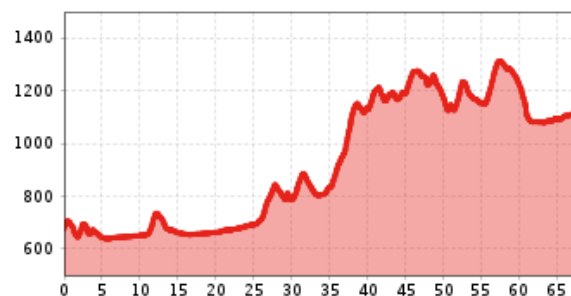

**Altitude profile**

**The most important at a glance**

**distance**  
67.65 km

**altitude meters uphill**  
1765 m

**altitude meters downhill**  
1327 m

**total walking time**  
21 h

**difficulty**  
average

**fitness:**

**technique:**

**starting point:**

Nikolsdorf

**destination point:**

Innichen

**best season:**

MAR, APR, MAY, JUN, JUL, AUG, SEP, OCT