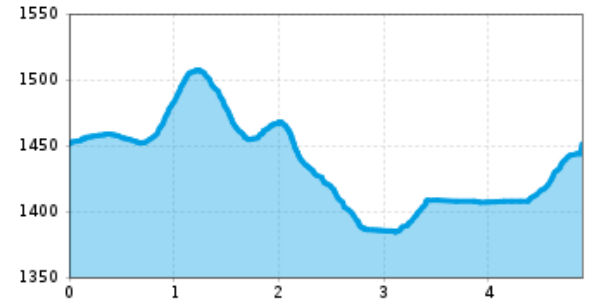

Altitude profile

The most important at a glance

distance 4.7 km	altitude meters uphill 151 m	altitude meters downhill 143 m	total walking time 1:30 h
highest point 1513 m	difficulty easy		

starting point: Tourisambüro (Gemeindehaus)
best season: MAY, JUN, JUL, AUG, SEP, OCT
route typ: circuit