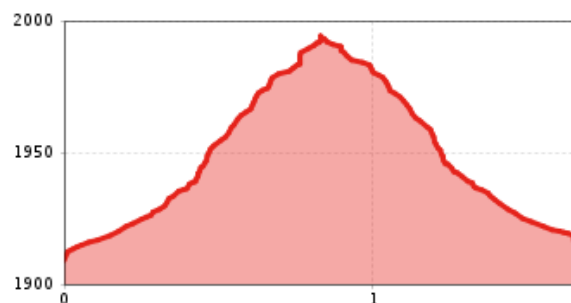

Speikbodenhütte - Gritzer Alm No. 159 - alternative Gritzer Alm

Altitude profile

The most important at a glance

distance
1.7 km

altitude meters uphill
90 m

altitude meters downhill
90 m

highest point
2000 m

difficulty
average

circuit
no

fitness:

* * * * *

technique:

* * * * *

starting point:

destination point:

best season:

Abzweigung Gritzer Alm

Abzweigung Gritzer Alm

MAY, JUN, JUL, AUG, SEP, OCT

Gpx file

[download>](#)

Interactive map

[open>](#)