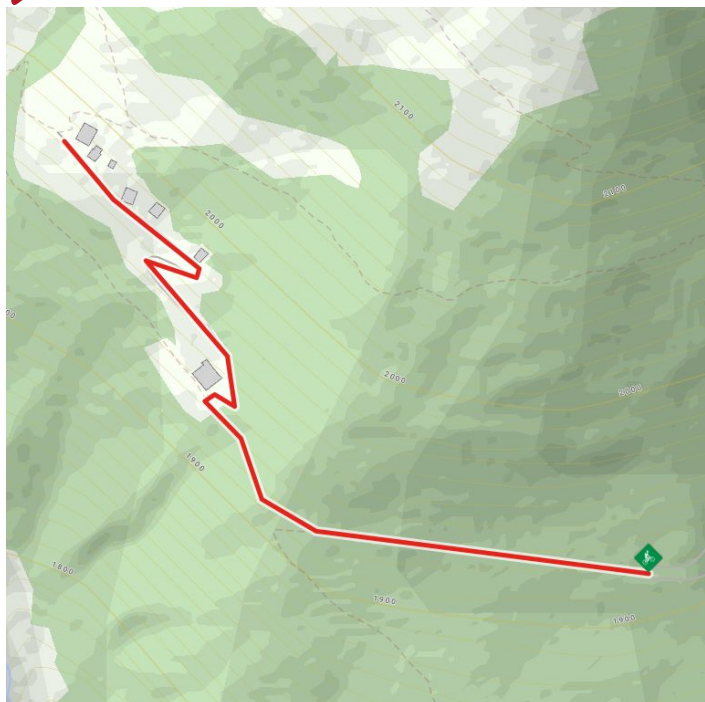

Speikbodenhütte - Gritzer Alm No. 159 - alternative Gritzer Alm

Altitude profile

The most important at a glance

distance
1.7 km

altitude meters uphill
90 m

altitude meters downhill
90 m

highest point
2000 m

difficulty
average

circuit
no

fitness:

* * * * *

technique:

* * * * *

starting point:

destination point:

best season:

Abzweigung Gritzer Alm

Abzweigung Gritzer Alm

MAY, JUN, JUL, AUG, SEP, OCT

Gpx file

[download>](#)

Interactive map

[open>](#)