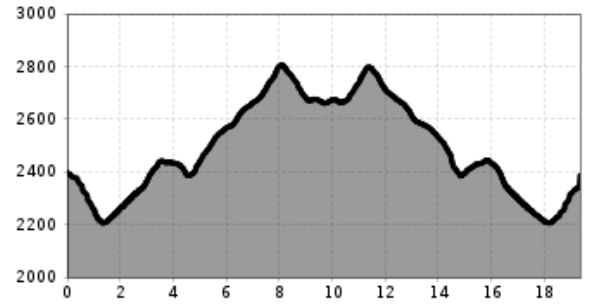

Altitude profile

The most important at a glance

distance
19.4 km

altitude meters uphill
742 m

altitude meters downhill
486 m

walking time uphill
5 h

total walking time
10 h

highest point
2830 m

difficulty
difficult

fitness:

* * * * *

technique:

* * * * *

starting point:

Parkplatz Großdorf

destination point: