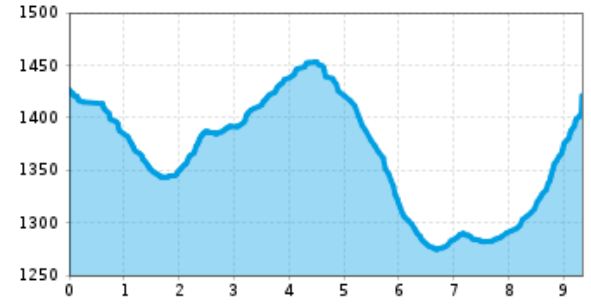

Altitude profile