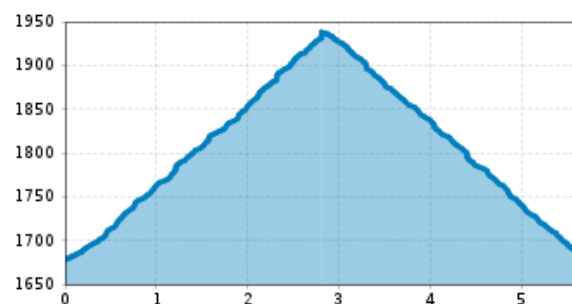

Familienfreundliche, kurze Wanderung

Altitude profile

The most important at a glance

distance
5.6 km

altitude meters uphill
258 m

altitude meters downhill
260 m

walking time uphill
1 h

walking time downhill
40 min

total walking time
1:39 h

highest point
1938 m

difficulty
easy

starting point: Parkplatz Klapfsee
destination point: Porzehütte
route typ: family tour buggy-friendly tour

arrival

Parking spot

Car park Porzehütte