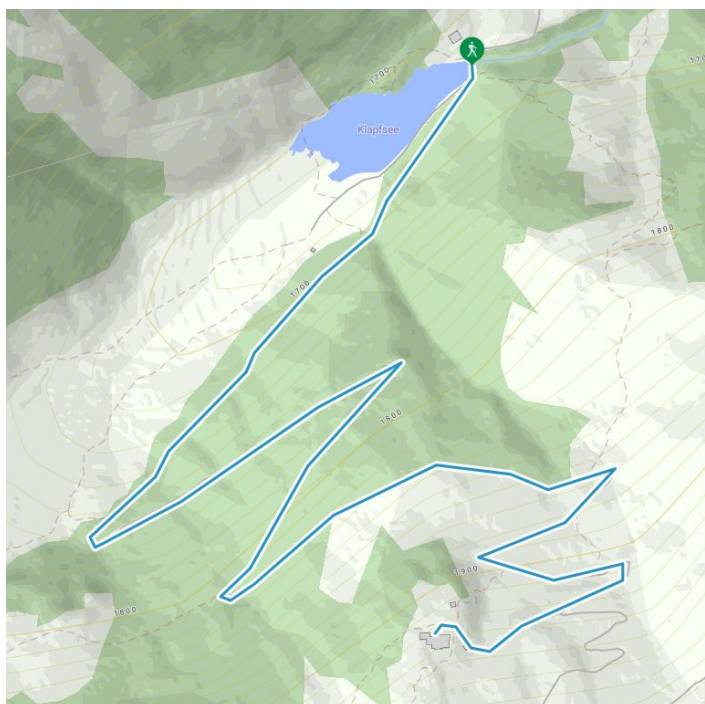

Familienfreundliche, kurze Wanderung

Altitude profile

The most important at a glance

distance
5.6 km

altitude meters uphill
258 m

altitude meters downhill
260 m

walking time uphill
1 h

walking time downhill
40 min

total walking time
1:39 h

highest point
1938 m

difficulty
easy

starting point: Parkplatz Klapfsee
destination point: Porzehütte
route typ: family tour buggy-friendly tour

arrival

Parking spot

Car park Porzehütte

Gpx file

[download>](#)

Interactive map

[open>](#)