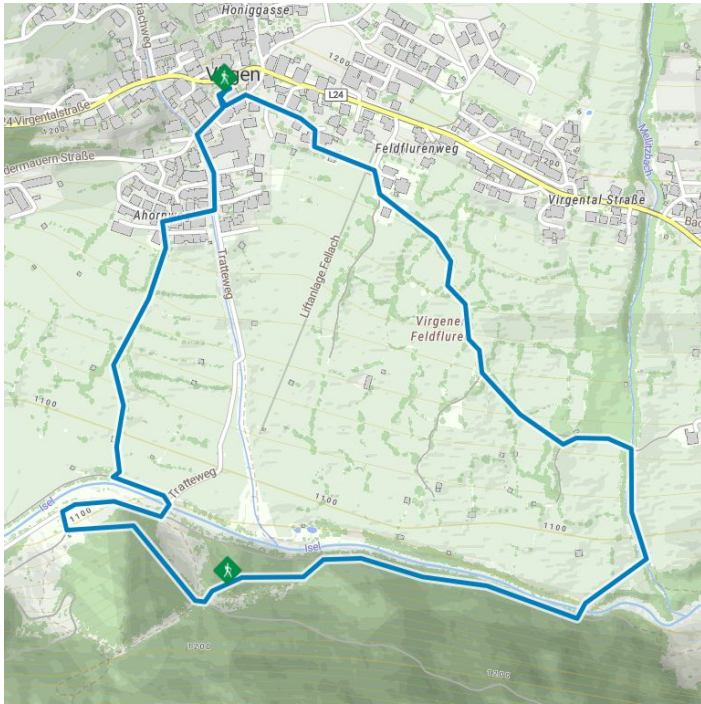

# Path of the Senses (Weg der Sinne)

## Altitude profile

## The most important at a glance

distance  
3.6 km

altitude meters uphill  
149 m

altitude meters downhill  
149 m

total walking time  
1:30 h

highest point  
1188 m

difficulty  
easy

fitness:

You can collect your reward from the tourist information office in Virgen or Matrei i. O