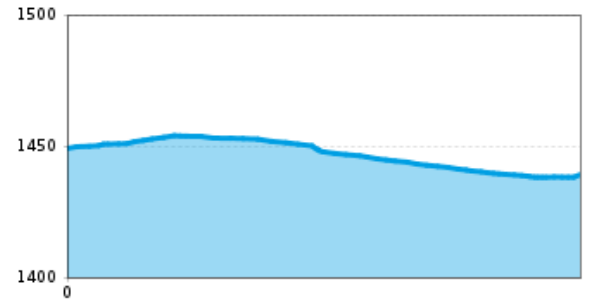

Dienstags und freitags um 20 Uhr - Treffpunkt am Kirchplatz!

Altitude profile

The most important at a glance

distance
0.8 km

altitude meters uphill
5 m

altitude meters downhill
11 m

total walking time
20 min

highest point
1456 m

difficulty
easy

starting point:
destination point:
best season:
route typ:

1456
1436
JAN, FEB, MAR, APR, JUN, JUL, AUG, SEP, OCT, DEC
circuit family tour buggy-friendly tour

Gpx file

[download>](#)