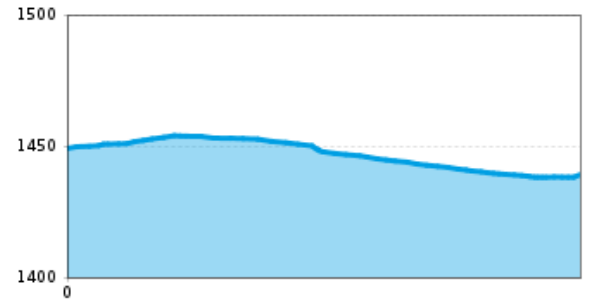

Dienstags und freitags um 20 Uhr - Treffpunkt am Kirchplatz!

### Altitude profile

### The most important at a glance

<b>distance</b> 0.8 km	<b>altitude meters uphill</b> 5 m	<b>altitude meters downhill</b> 11 m	<b>total walking time</b> 20 min
<b>highest point</b> 1456 m	<b>difficulty</b> easy		

**starting point:** 1456  
**destination point:** 1436  
**best season:** JAN, FEB, MAR, APR, JUN, JUL, AUG, SEP, OCT, DEC  
**route typ:** circuit family tour buggy-friendly tour