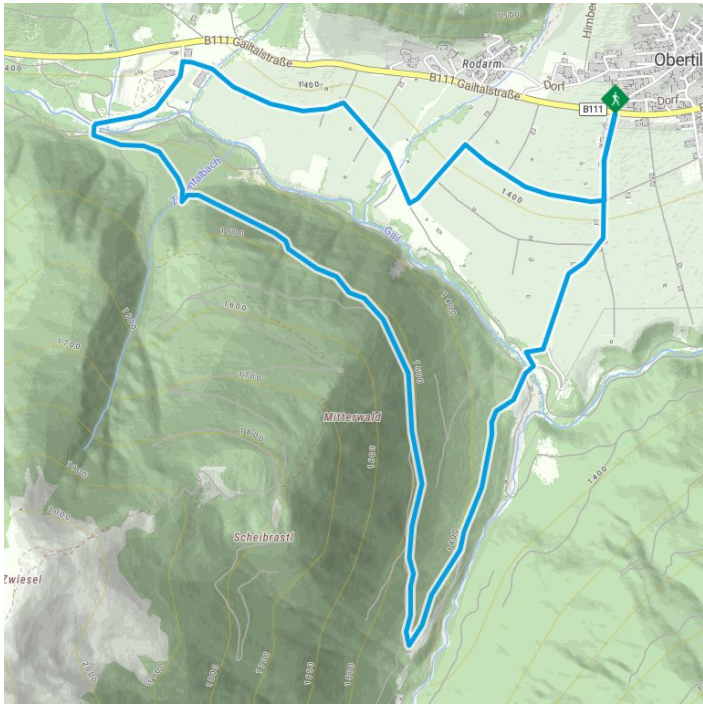

Wegen Holzarbeiten vorübergehend gesperrt!

Altitude profile

The most important at a glance

distance
7 km

altitude meters uphill
234 m

altitude meters downhill
229 m

total walking time
2 h

highest point
1520 m

difficulty
easy

fitness:

* * * * *

starting point: 1430

destination point: 143

best season: JUN, JUL, AUG, SEP, OCT

route typ: circuit family tour

arrival

Stop

Obertilliach Gh Weiler

Obertilliach Biathlonzentrum

Gpx file

[download>](#)

Interactive map

[open>](#)