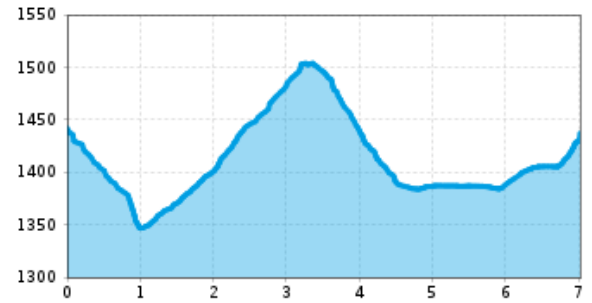

Wegen Holzarbeiten vorübergehend gesperrt!

Altitude profile

The most important at a glance

distance
7 km

altitude meters uphill
234 m

altitude meters downhill
229 m

total walking time
2 h

highest point
1520 m

difficulty
easy

fitness:

* * * * *

starting point: 1430

destination point: 143

best season: JUN, JUL, AUG, SEP, OCT

route typ: circuit family tour

arrival