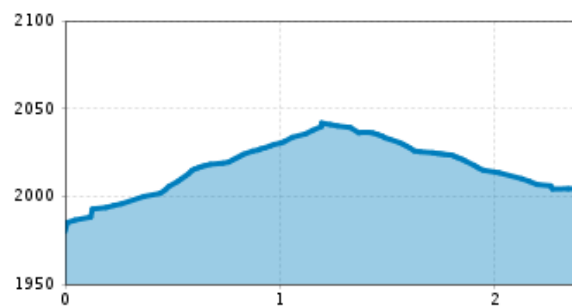

Kinderwagengerechte Wanderung zur Lienzer Hütte

Altitude profile

The most important at a glance

distance
6.8 km

altitude meters uphill
40 m

walking time uphill
15 min

walking time downhill
10 min

total walking time
30 min

destination point:

Hochsteinkreuz

best season:

MAY, JUN, JUL, AUG, SEP

route typ:

family tour

arrival

Parking spot