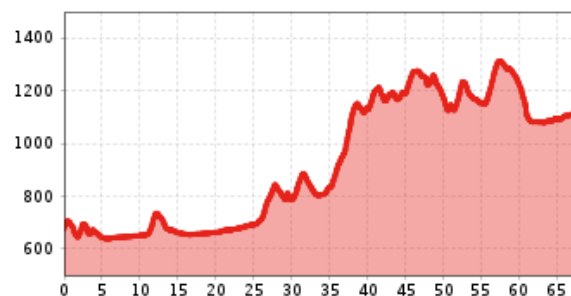

### Altitude profile

### The most important at a glance

**distance**  
67.65 km

**altitude meters uphill**  
1765 m

**altitude meters downhill**  
1327 m

**total walking time**  
21 h

**difficulty**  
average

**fitness:**

**technique:**

**starting point:**

Nikolsdorf

**destination point:**

Innichen

**best season:**

MAR, APR, MAY, JUN, JUL, AUG, SEP, OCT