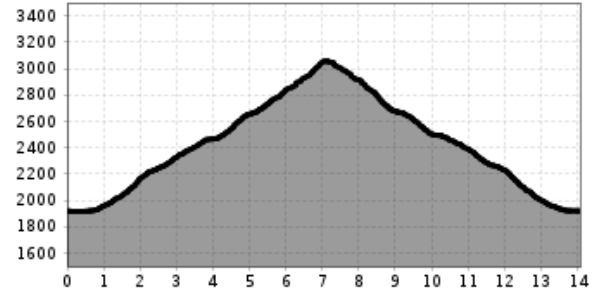

## Altitude profile

## The most important at a glance

distance  
14.1 km

altitude meters uphill  
1193 m

altitude meters downhill  
1203 m

walking time uphill  
4 h

total walking time  
8 h

highest point  
3112 m

difficulty  
difficult