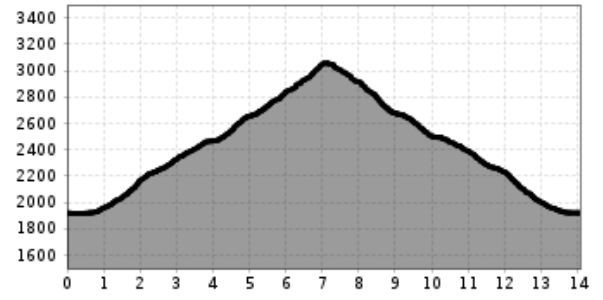

## Altitude profile

## The most important at a glance

distance  
14.1 km

altitude meters uphill  
1193 m

altitude meters downhill  
1203 m

walking time uphill  
4 h

total walking time  
8 h

highest point  
3112 m

difficulty  
difficult