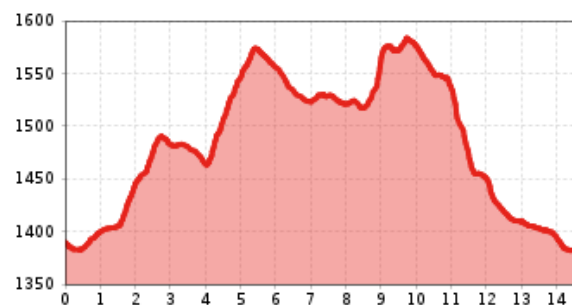

**Altitude profile**

**The most important at a glance**

<b>distance</b> 14.4 km	<b>altitude meters uphill</b> 351 m	<b>altitude meters downhill</b> 357 m	<b>total walking time</b> 3:30 h
<b>highest point</b> 1636 m	<b>difficulty</b> average	<b>state:</b> open	

**fitness:**

**starting point:**  
**destination point:**  
**best season:**  
**route typ:**

Biathlonzentrum  
Biathlonzentrum  
JUN, JUL, AUG, SEP, OCT  
circuit family tour

**Gpx file**

**Interactive map**