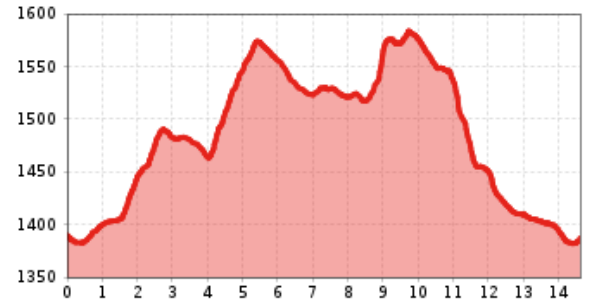

**Altitude profile**

**The most important at a glance**

<b>distance</b> 14.4 km	<b>altitude meters uphill</b> 351 m	<b>altitude meters downhill</b> 357 m	<b>total walking time</b> 3:30 h
<b>highest point</b> 1636 m	<b>difficulty</b> average	<b>state:</b> open	

fitness:

**starting point:** Biathlonzentrum  
**destination point:** Biathlonzentrum  
**best season:** JUN, JUL, AUG, SEP, OCT  
**route typ:** circuit family tour

**Gpx file**

**Interactive map**

[download>](#)