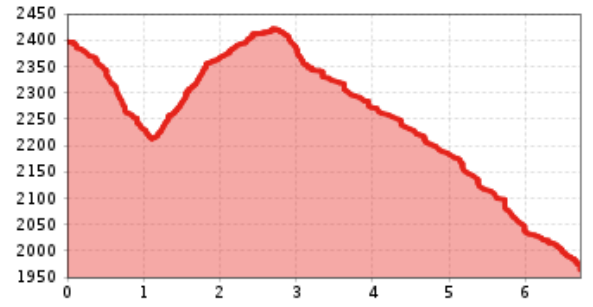

Altitude profile

The most important at a glance

distance
6.7 km

altitude meters uphill
201 m

altitude meters downhill
634 m

total walking time
2:45 h

highest point
2424 m

difficulty
average

fitness:

technique:

parking:

starting point:

destination point:

best season:

route typ:

Car park Großdorf/Bergbahnen
Kalser Gondola Lifts - Mountain Station
Kalser Bergbahnen - Mid-station
JUN, JUL, AUG, SEP
circuit