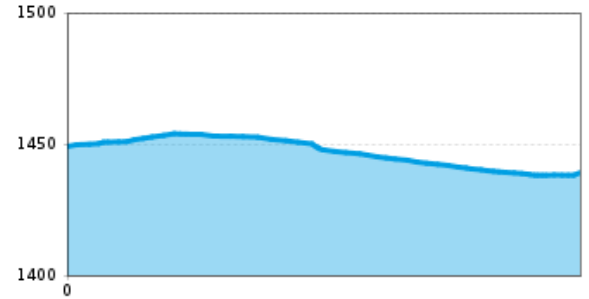

Dienstags und freitags um 20 Uhr - Treffpunkt am Kirchplatz!

Altitude profile

The most important at a glance

distance
0.8 km

altitude meters uphill
5 m

altitude meters downhill
11 m

total walking time
20 min

highest point
1456 m

difficulty
easy

starting point:
destination point:
best season:
route typ:

1456
1436
JAN, FEB, MAR, APR, JUN, JUL, AUG, SEP, OCT, DEC
circuit family tour buggy-friendly tour

Gpx file

[download>](#)