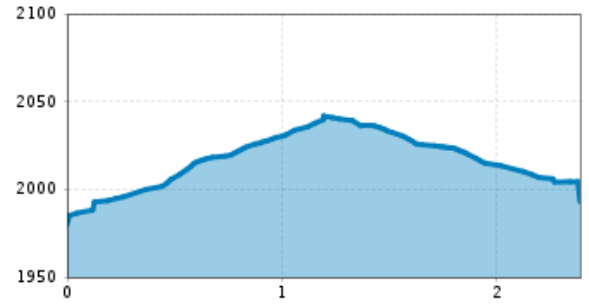

Kinderwagengerechte Wanderung zur Lienzer Hütte

Altitude profile

The most important at a glance

distance
6.8 km

altitude meters uphill
40 m

walking time uphill
15 min

walking time downhill
10 min

total walking time
30 min

destination point:

Hochsteinkreuz

best season:

MAY, JUN, JUL, AUG, SEP

route typ:

family tour

arrival

Parkplatz