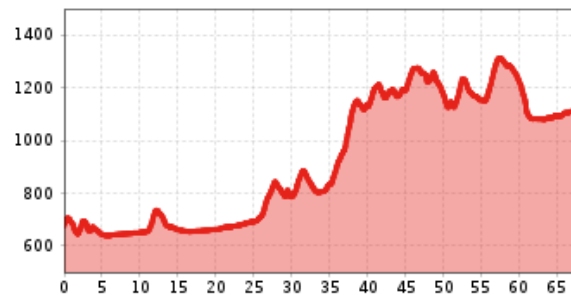

### Altitude profile

### The most important at a glance

<b>distance</b> 67.65 km	<b>altitude meters uphill</b> 1765 m	<b>altitude meters downhill</b> 1327 m
-----------------------------	---	---

<b>total walking time</b> 21 h	<b>difficulty</b> average
-----------------------------------	------------------------------

**fitness:**

**technique:**

**starting point:**

Nikolsdorf

**destination point:**

Innichen

**best season:**

MAR, APR, MAY, JUN, JUL, AUG, SEP, OCT