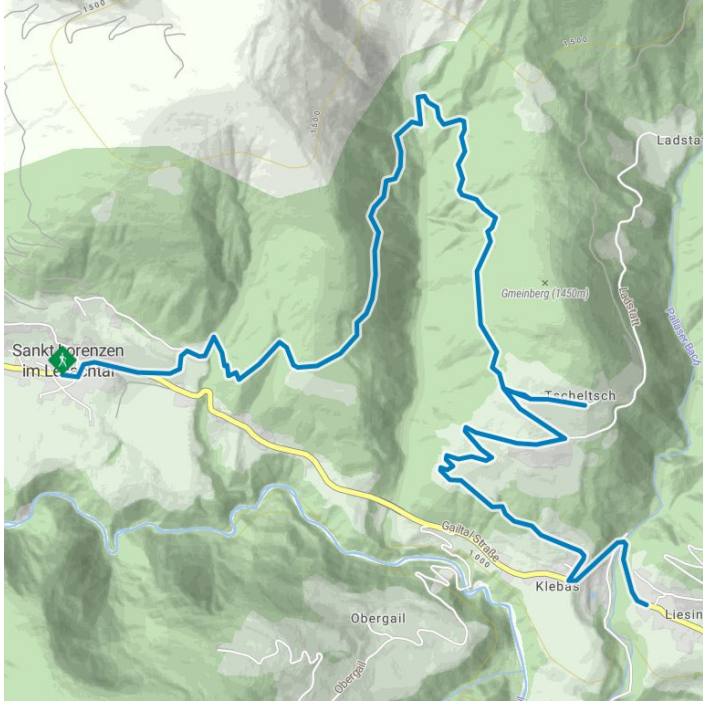

Höfe Trail stage 5: St. Lorenzen im Lesachtal - Liesing im Lesachtal

Altitude profile

The most important at a glance

distance
8.07 km

altitude meters uphill
303 m

altitude meters downhill
375 m

total walking time
2:50 h

highest point
1361 m

difficulty
easy

starting point:
destination point:

Ortszentrum St. Lorenzen im Lesachtal
Liesing im Lesachtal

Gpx file

[download>](#)

Interactive map

[open>](#)