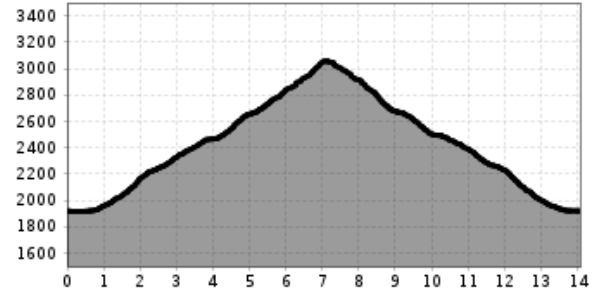

Altitude profile

The most important at a glance

distance
14.1 km

altitude meters uphill
1193 m

altitude meters downhill
1203 m

walking time uphill
4 h

total walking time
8 h

highest point
3112 m

difficulty
difficult

fitness:

technique:

starting point: Parkplatz Glocknerwinkel
destination point: Parkplatz Glocknerwinkel

arrival

Parkplatz

Parking area Glocknerwinkel

Gpx file