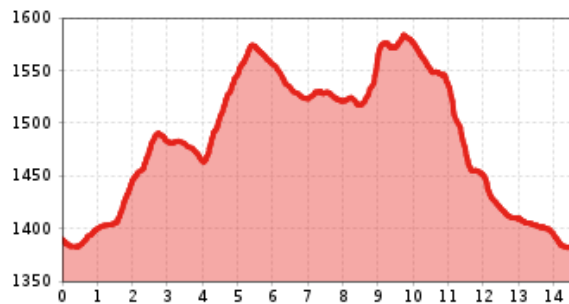

**Altitude profile**

**The most important at a glance**

<b>distance</b> 14.4 km	<b>altitude meters uphill</b> 351 m	<b>altitude meters downhill</b> 357 m	<b>total walking time</b> 3:30 h
<b>highest point</b> 1636 m	<b>difficulty</b> average	<b>state:</b> open	

fitness:

**starting point:**  
**destination point:**  
**best season:**  
**route typ:**

Biathlonzentrum  
Biathlonzentrum  
JUN, JUL, AUG, SEP, OCT  
circuit family tour

**Gpx file**

**Interactive map**