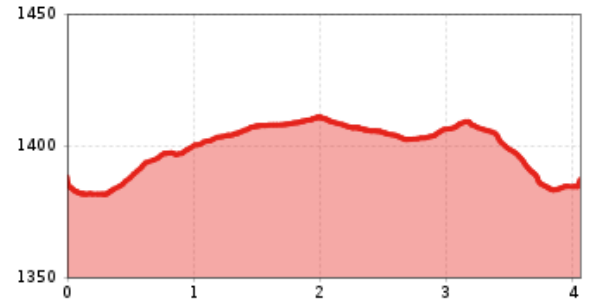

Altitude profile

The most important at a glance

distance 4.1 km	snowed yes	difficulty average	start altitude 1385 m	destination altitude 1385 m
--------------------	---------------	-----------------------	--------------------------	--------------------------------

altitude meters uphill 21 m	highest point 1412 m	special accommodation for cross country skier yes
--------------------------------	-------------------------	--

barrier-free no	biathlon no	cross country seal of quality yes
--------------------	----------------	--------------------------------------