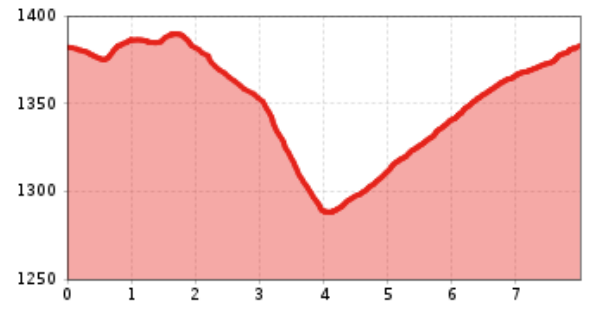

Altitude profile

The most important at a glance

distance 7.7 km	snowed no	difficulty average	start altitude 1385 m	destination altitude 1385 m
--------------------	--------------	-----------------------	--------------------------	--------------------------------

altitude meters uphill 100 m	highest point 1393 m	special accommodation for cross country skier yes
---------------------------------	-------------------------	--

barrier-free no	biathlon no	cross country seal of quality yes
--------------------	----------------	--------------------------------------