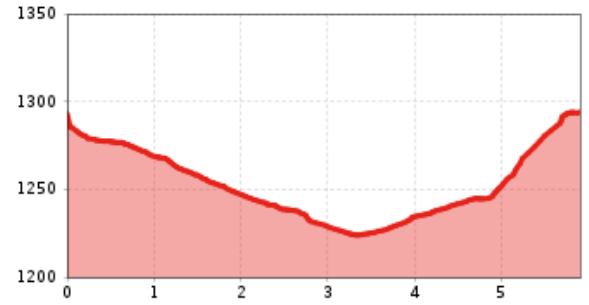

**Altitude profile**

**The most important at a glance**

<b>distance</b> 5.9 km	<b>snowed</b> no	<b>difficulty</b> average	<b>altitude meters uphill</b> 71 m
<b>special accommodation for cross country skier</b> yes		<b>barrier-free</b> no	<b>biathlon</b> no
<b>cross country seal of quality</b> yes			

**best season:** JAN, FEB, MAR, DEC  
state: closed

**Gpx file**

**Interactive map**

[download>](#)

[open>](#)