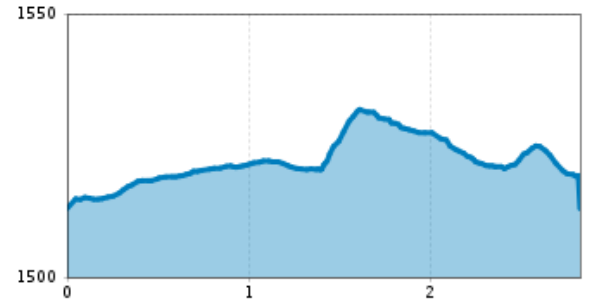

**Altitude profile**

## The most important at a glance

distance 2.8 km	snowed no	difficulty average	start altitude 1513 m	destination altitude 1513 m
--------------------	--------------	-----------------------	--------------------------	--------------------------------