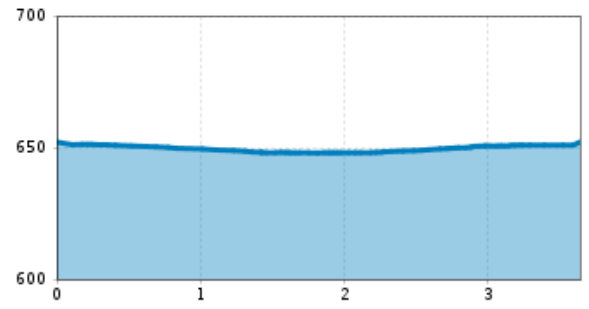

### Altitude profile

## The most important at a glance

distance 3.6 km	snowed yes	difficulty easy	start altitude 650 m	destination altitude 650 m
--------------------	---------------	--------------------	-------------------------	-------------------------------

altitude meters uphill 1 m	highest point 652 m	special accommodation for cross country skier no
-------------------------------	------------------------	---

barrier-free no	biathlon no	cross country seal of quality no
--------------------	----------------	-------------------------------------

**best season:** JAN, FEB, MAR, DEC

state: closed

(svg)LRC cross-country skiing course from 26.-28.12.2025 from 10-12. Increased cross-country skiing operations possible.