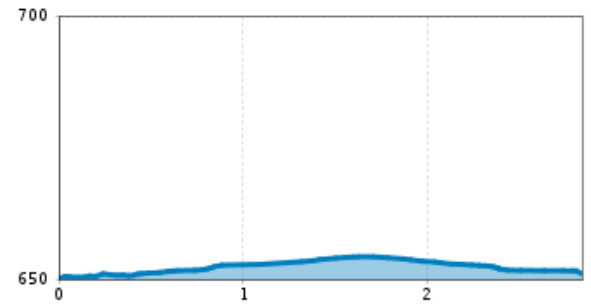

## Altitude profile

## The most important at a glance

distance  
2.8 km

snowed  
yes

difficulty  
easy

special accommodation for cross country skier  
yes

barrier-free  
no

biathlon  
no

cross country seal of quality  
no