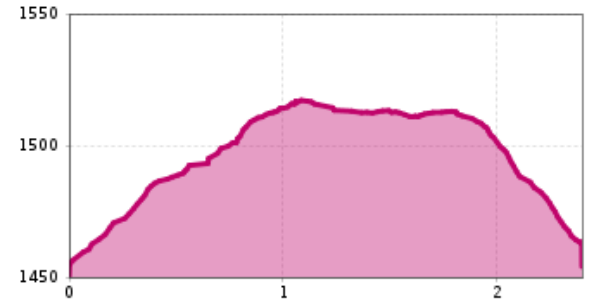

Altitude profile

The most important at a glance

altitude meters uphill
66 m

total walking time
50 min

highest point
1520 m

difficulty
easy

Gpx file

[download>](#)

Interactive map

[open>](#)