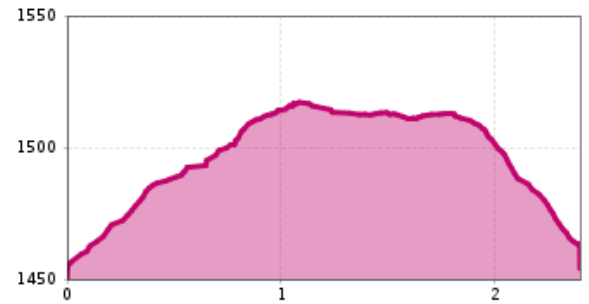

## Altitude profile

## The most important at a glance

altitude meters uphill  
**66 m**

total walking time  
**50 min**

highest point  
**1520 m**

difficulty  
**easy**