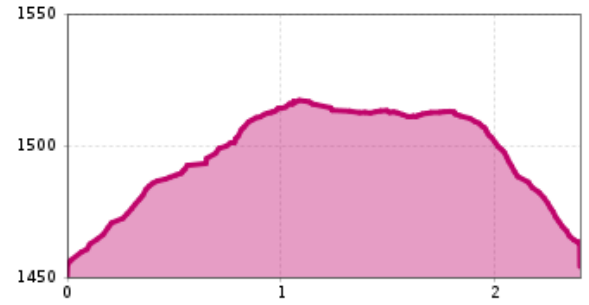

Altitude profile

The most important at a glance

altitude meters uphill
66 m

total walking time
50 min

highest point
1520 m

difficulty
easy

Gpx file

[download>](#)

Interactive map

[open>](#)