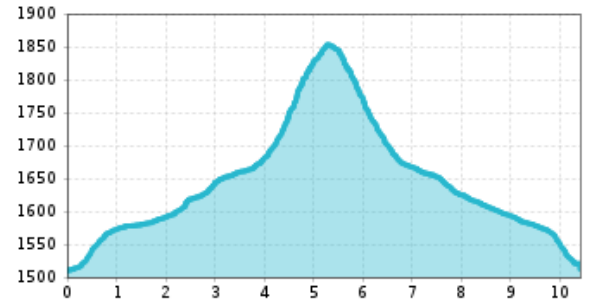

Altitude profile

The most important at a glance

distance
10.5 km

altitude meters uphill
180 m

total walking time
3 h

highest point
1861 m

difficulty
average

fitness:

technique:

starting point:
destination point:

Parkplatz Lüfter
Oberstalleralm

Gpx file

Interactive map

[download>](#)

[open>](#)