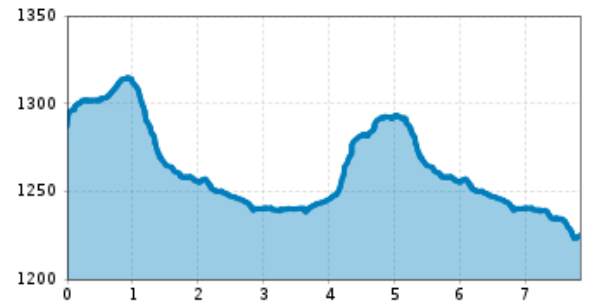

## Altitude profile

## The most important at a glance

<b>distance</b> 4 km	<b>altitude meters uphill</b> 86 m	<b>altitude meters downhill</b> 144 m	<b>walking time uphill</b> 1:15 h
<b>total walking time</b> 2 h	<b>highest point</b> 1319 m	<b>difficulty</b> easy	<b>state:</b> closed

**best season:**  
**route typ:**

JAN, FEB, MAR, DEC  
family tour