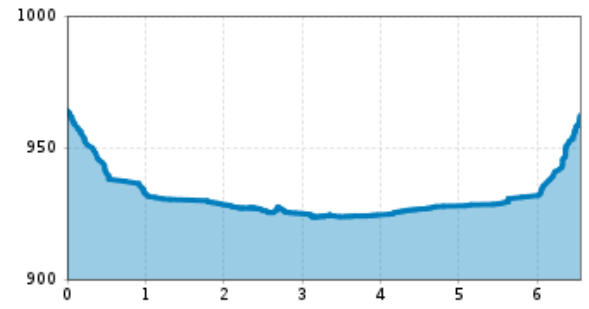

Spazierweg "Brühl - Hochstein"

Altitude profile

The most important at a glance

distance
6.5 km

altitude meters uphill
35 m

altitude meters downhill
35 m

total walking time
1:30 h

difficulty
easy

fitness:

* * * * *

technique:

* * * * *

starting point:

Korberplatz

destination point:

Korberplatz

best season:

MAY, JUN, JUL, AUG, SEP, OCT

route typ:

circuit family tour buggy-friendly tour

arrival

Stop

Matrei in Osttirol Korberplatz

Gpx file