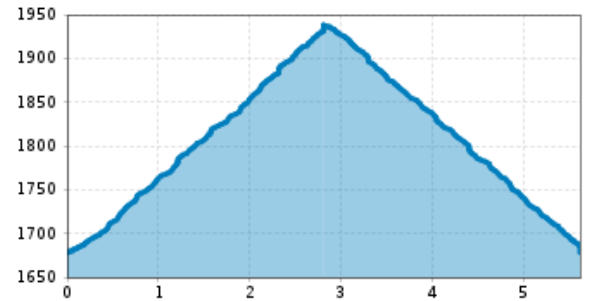

Familienfreundliche, kurze Wanderung

### Altitude profile

### The most important at a glance

<b>distance</b> 5.6 km	<b>altitude meters uphill</b> 258 m	<b>altitude meters downhill</b> 260 m	<b>walking time uphill</b> 1 h
<b>walking time downhill</b> 40 min	<b>total walking time</b> 1:39 h	<b>highest point</b> 1938 m	<b>difficulty</b> easy