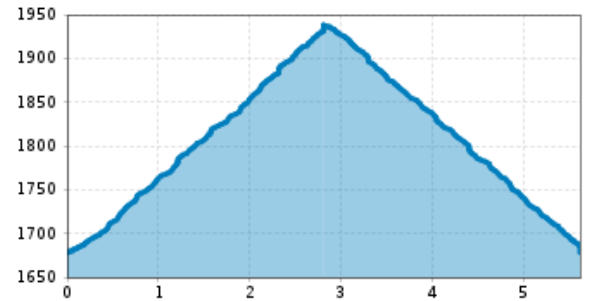

Familienfreundliche, kurze Wanderung

Altitude profile

The most important at a glance

distance
5.6 km

altitude meters uphill
258 m

altitude meters downhill
260 m

walking time uphill
1 h

walking time downhill
40 min

total walking time
1:39 h

highest point
1938 m

difficulty
easy

starting point: Parkplatz Klapfsee
destination point: Porzehütte
route typ: family tour buggy-friendly tour

arrival

Parking spot

Car park Porzehütte