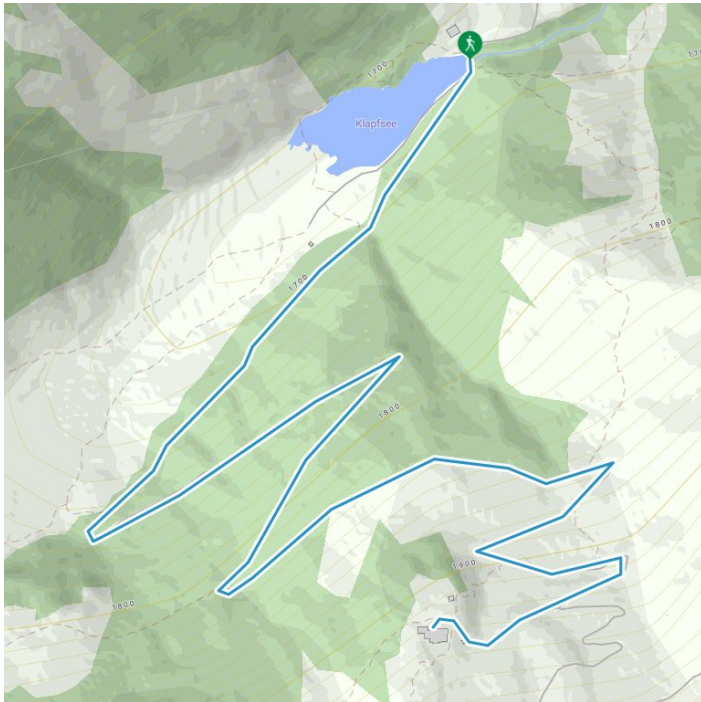

Familienfreundliche, kurze Wanderung

### Altitude profile

### The most important at a glance

<b>distance</b> 5.6 km	<b>altitude meters uphill</b> 258 m	<b>altitude meters downhill</b> 260 m	<b>walking time uphill</b> 1 h
<b>walking time downhill</b> 40 min	<b>total walking time</b> 1:39 h	<b>highest point</b> 1938 m	<b>difficulty</b> easy

### Interactive map

[open>](#)