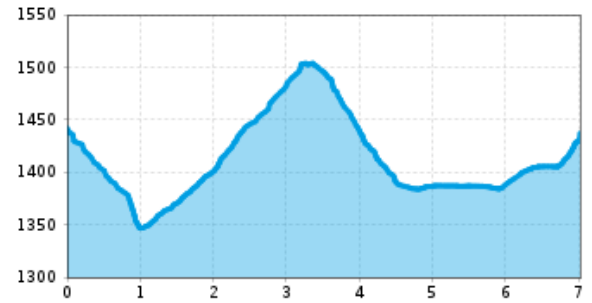

### Altitude profile

## The most important at a glance

distance  
7 km

altitude meters uphill  
234 m

altitude meters downhill  
229 m

total walking time  
2 h

highest point  
1520 m

difficulty  
easy

fitness:

\* \* \* \* \*

starting point: 1430

destination point: 143

best season: JUN, JUL, AUG, SEP, OCT

route typ: circuit family tour