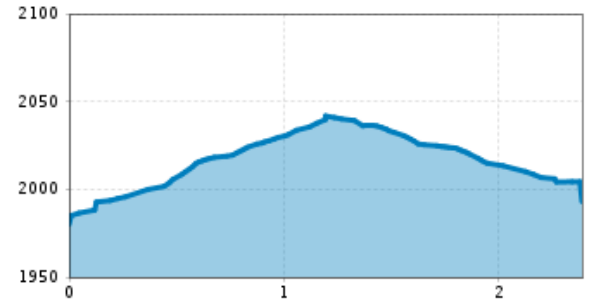

Kinderwagengerechte Wanderung zur Lienzer Hütte

Altitude profile

The most important at a glance

distance
6.8 km

altitude meters uphill
40 m

walking time uphill
15 min

walking time downhill
10 min

total walking time
30 min

destination point:

Hochsteinkreuz

best season:

MAY, JUN, JUL, AUG, SEP

route typ:

family tour

arrival

Parking spot