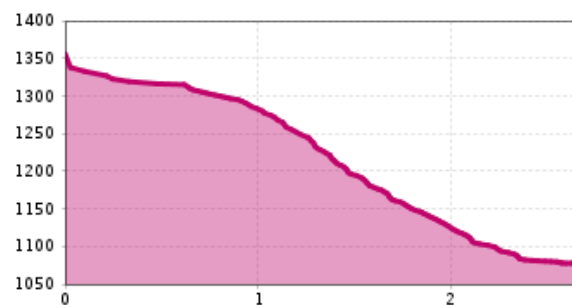

Altitude profile

The most important at a glance

distance 2.1 km	altitude meters downhill 216 m	total walking time 1:15 h	highest point 1299 m
difficulty easy	state: closed		

starting point: Hollbruck Kirche
destination point: Heinfels Bistro Bulldog

arrival

Parking spot
Hollbruck Parking Lot

Gpx file

Interactive map

[download>](#)

[open>](#)