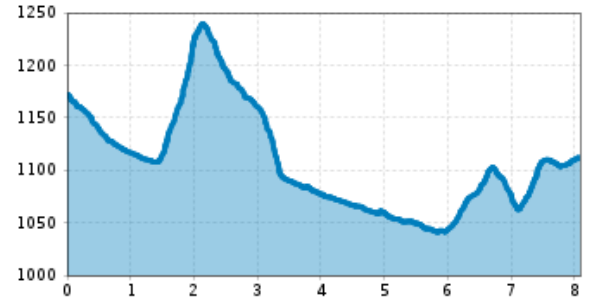

# Höfe Trail stage 4: Wacht/Untertilliach – St. Lorenzen im Lesachtal

## Altitude profile

## The most important at a glance

distance  
8.09 km

altitude meters uphill  
216 m

altitude meters downhill  
283 m

total walking time  
2:30 h

highest point  
1241 m

difficulty  
easy

starting point:  
destination point: