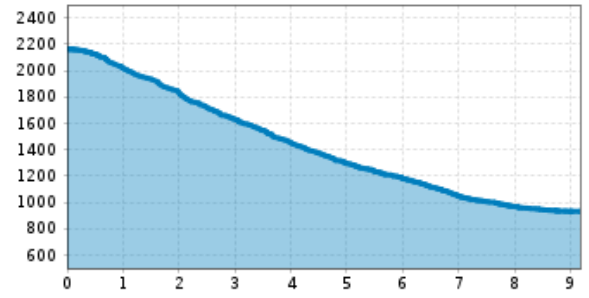

Altitude profile

The most important at a glance

distance
9 km

altitude meters downhill
1230 m

walking time downhill
3:37 h

total walking time
3:37 h

difficulty
easy

fitness: