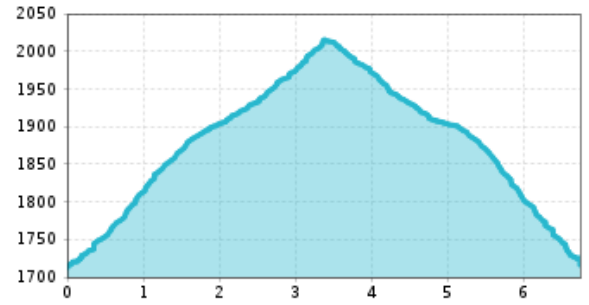

Altitude profile

The most important at a glance

distance
6.7 km

altitude meters uphill
320 m

total walking time
3 h

highest point
2026 m

difficulty
easy

Gpx file