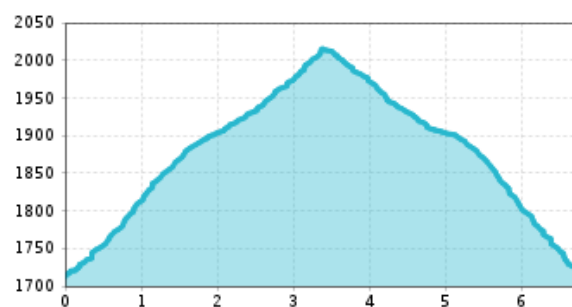

Altitude profile

The most important at a glance

distance
6.7 km

altitude meters uphill
320 m

total walking time
3 h

highest point
2026 m

difficulty
easy

Gpx file