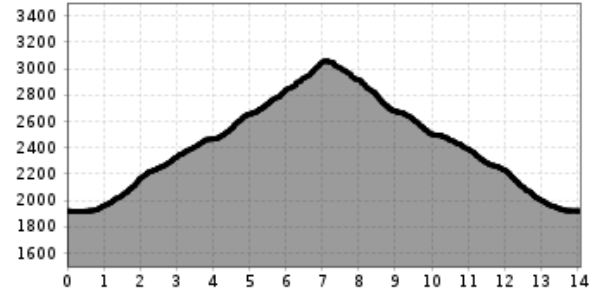

Altitude profile

The most important at a glance

distance
14.1 km

altitude meters uphill
1193 m

altitude meters downhill
1203 m

walking time uphill
4 h

total walking time
8 h

highest point
3112 m

difficulty
difficult

fitness:

technique:

starting point: Parkplatz Glocknerwinkel
destination point: Parkplatz Glocknerwinkel

arrival

Parking spot

Parking area Glocknerwinkel

Gpx file