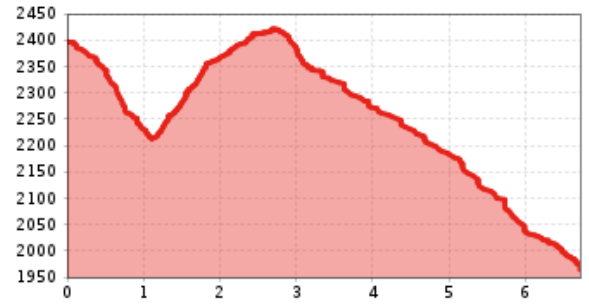

**Altitude profile**

## The most important at a glance

distance  
6.7 km

altitude meters uphill  
201 m

altitude meters downhill  
634 m

total walking time  
2:45 h

highest point  
2424 m

difficulty  
average

fitness: