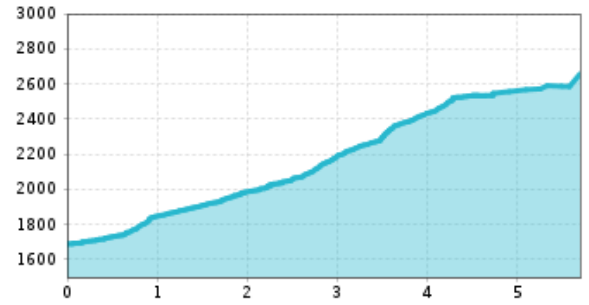

Altitude profile

The most important at a glance

altitude meters uphill
1140 m

highest point
2656 m

walking time uphill
3:30 h

distance
5.7 km

difficulty
average

starting point:
destination point:
best season: