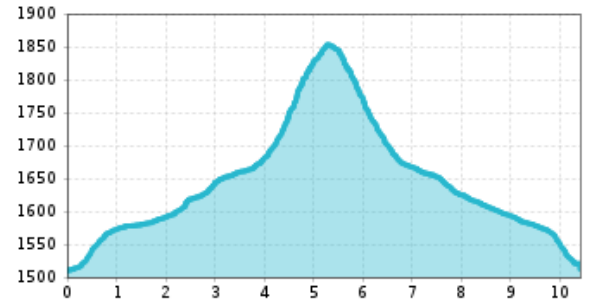

Altitude profile

The most important at a glance

distance
10.5 km

altitude meters uphill
180 m

total walking time
3 h

highest point
1861 m

difficulty
average

fitness:

technique:

starting point:

Parkplatz Lüfter

destination point:

Oberstalleralm

Gpx file

Interactive map

[download>](#)