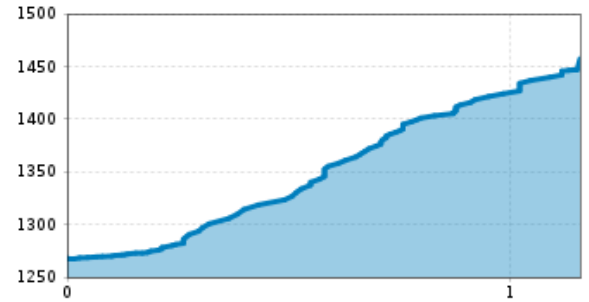

## Altitude profile

## The most important at a glance

distance  
1.16 km

altitude meters uphill  
185 m

total walking time  
45 min

highest point  
1457 m

difficulty  
easy

fitness:

technique:

## arrival

**Parking spot**

Car park Zedlach 1.260m

**Gpx file**

[download>](#)

**Interactive map**

[open>](#)