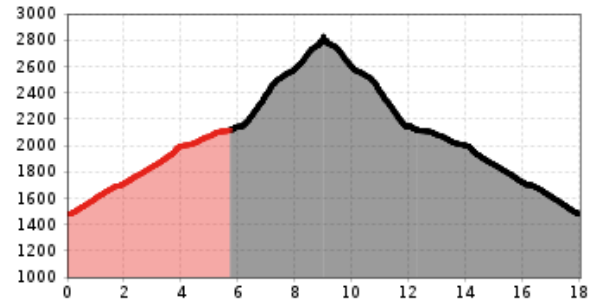

### Altitude profile

### The most important at a glance

distance  
1 km

altitude meters downhill  
41 m

total walking time  
17 min

highest point  
975 m

difficulty